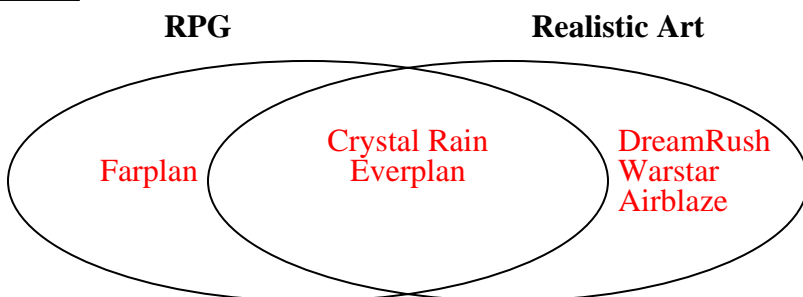

Blue Eyes

Left Handed

- 3) The table below shows the physical traits of several pets in a pet shelter. Use the chart to fill in the Venn Diagram.

	Fluffy	Bubbles	Alfus	Lucky	Emily	Sparkles
Fur Length	Long	Long	Short	Long	Short	Short
Fur Color	Gray	Gray	Brown	Gray	Gray	Brown

Short Hair

Gray Fur

Solve each problem.

- 1) The table below shows the description of several video games. Use the chart to fill in the Venn Diagram.

	Everplan	Farplan	Warstar	DreamRush	Crystal Rain	Airblaze
Type	RPG	RPG	Action	Action	RPG	Action
Art Style	Realistic	Fantasy	Realistic	Realistic	Realistic	Realistic

- 2) The table below shows the physical traits of different students. Use the chart to fill in the Venn Diagram.

	Gary	Adam	Tom	Emma	Vicky	Wendy
Eye Color	Green	Blue	Green	Blue	Blue	Blue
Dominant Hand	Left	Right	Left	Left	Left	Left

- 3) The table below shows the physical traits of several pets in a pet shelter. Use the chart to fill in the Venn Diagram.

	Fluffy	Bubbles	Alfus	Lucky	Emily	Sparkles
Fur Length	Long	Long	Short	Long	Short	Short
Fur Color	Gray	Gray	Brown	Gray	Gray	Brown