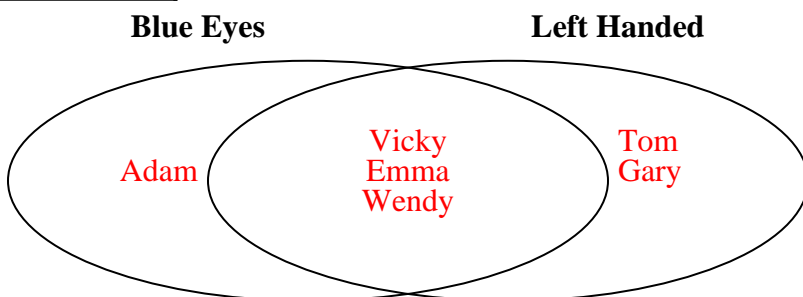

Blue Eyes

Left Handed

- 3) The table below shows the physical traits of several pets in a pet shelter. Use the chart to fill in the Venn Diagram.

	Fluffy	Bubbles	Alfus	Lucky	Emily	Sparkles
Fur Length	Long	Long	Short	Long	Short	Short
Fur Color	Gray	Gray	Brown	Gray	Gray	Brown

Short Hair

Gray Fur

Solve each problem.

- 1) The table below shows the description of several video games. Use the chart to fill in the Venn Diagram.

	Everplan	Farplan	Warstar	DreamRush	Crystal Rain	Airblaze
Type	RPG	RPG	Action	Action	RPG	Action
Art Style	Realistic	Fantasy	Realistic	Realistic	Realistic	Realistic

- 2) The table below shows the physical traits of different students. Use the chart to fill in the Venn Diagram.

	Gary	Adam	Tom	Emma	Vicky	Wendy
Eye Color	Green	Blue	Green	Blue	Blue	Blue
Dominant Hand	Left	Right	Left	Left	Left	Left

- 3) The table below shows the physical traits of several pets in a pet shelter. Use the chart to fill in the Venn Diagram.

	Fluffy	Bubbles	Alfus	Lucky	Emily	Sparkles
Fur Length	Long	Long	Short	Long	Short	Short
Fur Color	Gray	Gray	Brown	Gray	Gray	Brown